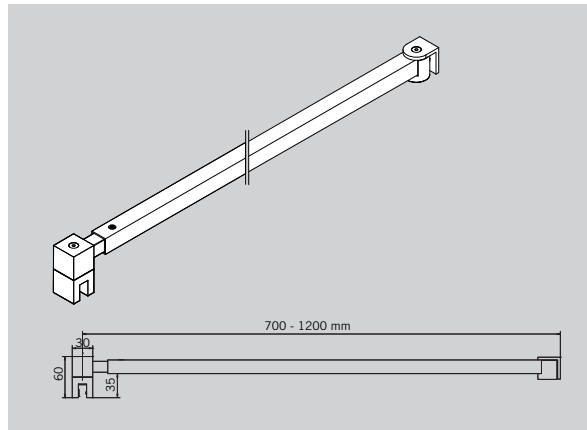

**Drażek wzmacniający SQUARE,
przedłużany teleskopowo**
regulowany kąt mocowania,
szkło do ściany

Art.-Nr. 75.052

Support bar "Square"
telescopically extendable
fixing angle adjustable
glass to wall

Art. No. 75.052

**Drażek wzmacniający SQUARE,
przedłużany teleskopowo**
regulowany kąt mocowania,
szkło do szkła

Art.-Nr. 75.046