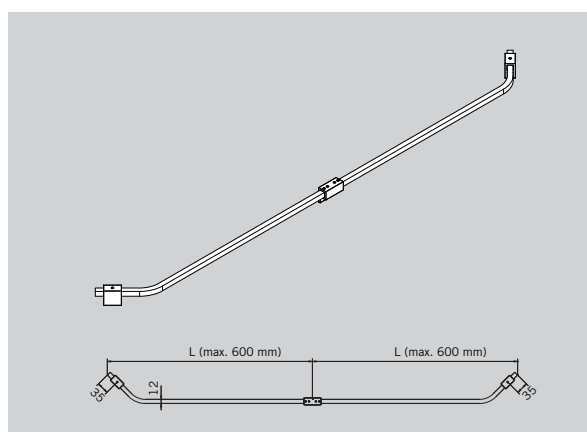

Support bar "Square"
for pentangular showers
glass to glass
with door stop

Art. No. 75.061

do.
without door stop (not shown)

Art. No. 75.060